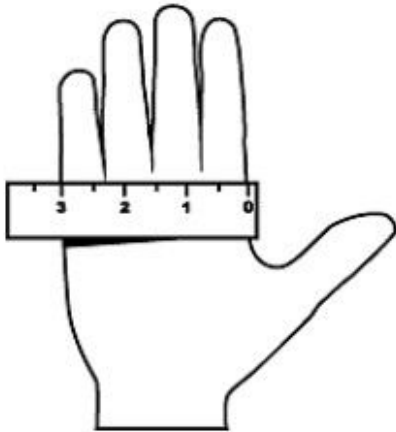

How To Measure Your Hand:

Color of band on cuff:

Purple	2-2.5 Inches	Size 6	XS
Red	2.5-3 Inches	Size 7	S
Yellow	3-3.5 Inches	Size 8	M
White	3.5-4 Inches	Size 9	L
Green	4-4.5 Inches	Size 10	XL
Black	4.5-5 Inches	Size 11	XXL

With a ruler, start at index finger and measure the width of your hand at knuckle area.